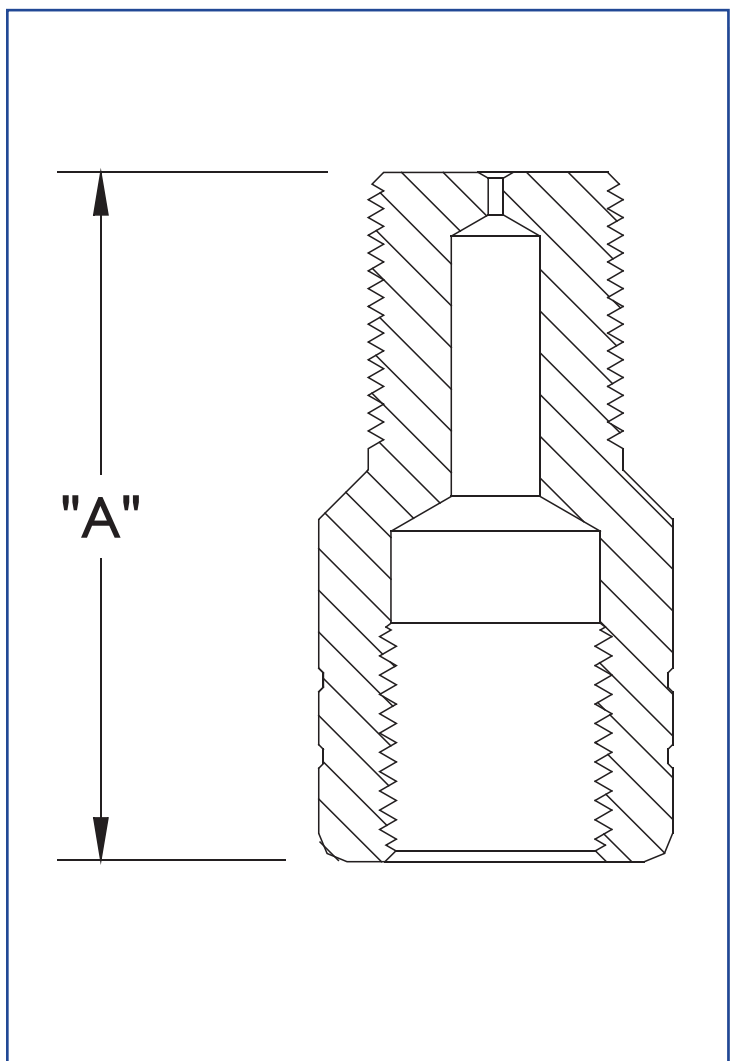

Ruelco

Orifice Nipple

Phone (504) 340-0055
Fax (504) 340-0056

Orifice Nipple

GENERAL DESCRIPTION:

The Ruelco .030" and .020" diameter orifice is available in stainless steel. Each orifice is tested for performance as well as heat treatment for hardness.

Specifications

"A"	1.45 (36.8)
PORT SIZE	1/4" NPT
WEIGHT	.1 LB. (.05 KG.)

Ordering Code:

90 - 00 X -0A0

BASE MODEL NUMBER

- 1 -- .030" ORIFICE
- 2 -- .020" ORIFICE

Optional Orifice Sizes Available Upon Request